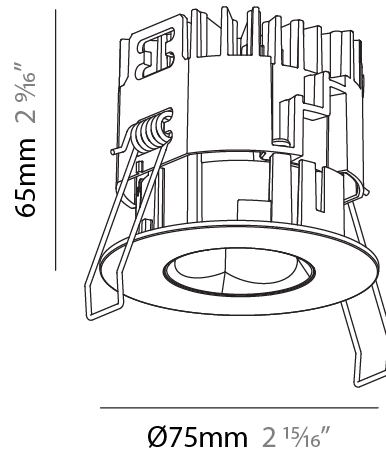

GENERAL

Series: Oiko Pro Round
Subseries: Oiko Pro Round Fixed
Brand: Prolicht
Division: Architectural
Mounting Type: Recessed
Mounting Location: Ceiling
Subcategory: Downlight

PHYSICAL

Shape: Round
Diameter (mm): 75
Diameter (in): 2 15/16
Height (mm): 65
Height (in): 2 9/16
Ceiling Thickness (mm): 1 - 25
Ceiling Thickness (in): 1/16 - 1 3/16
Min. Recessing Depth (mm): 70
Min. Recessing Depth (in): 2 3/4
Light Distribution: Direct
Diffuser: Lens Pack - Spread Lens / Linear Spread Lens / Honeycomb Louver
Fixture Finish: SSR / BKV / CWI / CRY / HAB / UFT / ITA / RUA / FTG / MYG / LOD / PUS / FRO / FUP / KIA / POP / BLS / SPG / MEY / GOH / GUM / CHC / COM / ABZ / JAG / OBR / MOS / ROR
Fixture Material: Aluminum Die Cast
Cut-out Measurements: 68mm / 2 11/16" Diameter

ELECTRICAL

Lamp Type: LED (Zhaga Standard)
Input Wattage (W): 14
Total Output Wattage (W): 12.7
Dimming: Dali Dimming
Driver Included: No
Driver Location: Recessed Housing
Driver Type: Constant Current - Universal (120Vac only for DALI driver)
Driver Class: Class 2
Input Voltage (V): 120 - 277
Constant Current (MA): 700

LED

Color Temperature (°K): 2700-6500 Tunable White
Max. Delivered Lumen (lm): 1129
Nominal Lumen (lm): 1460
CRI: >93 CRI
Lamp Life (hrs): 50000
Special LEDs offerings: Tunable White

OPTICAL

Reflector°: 36
Adjustability: Fixed

RATINGS AND CERTIFICATIONS

Certified By: Certified for North American Standards
IP rating: IP20